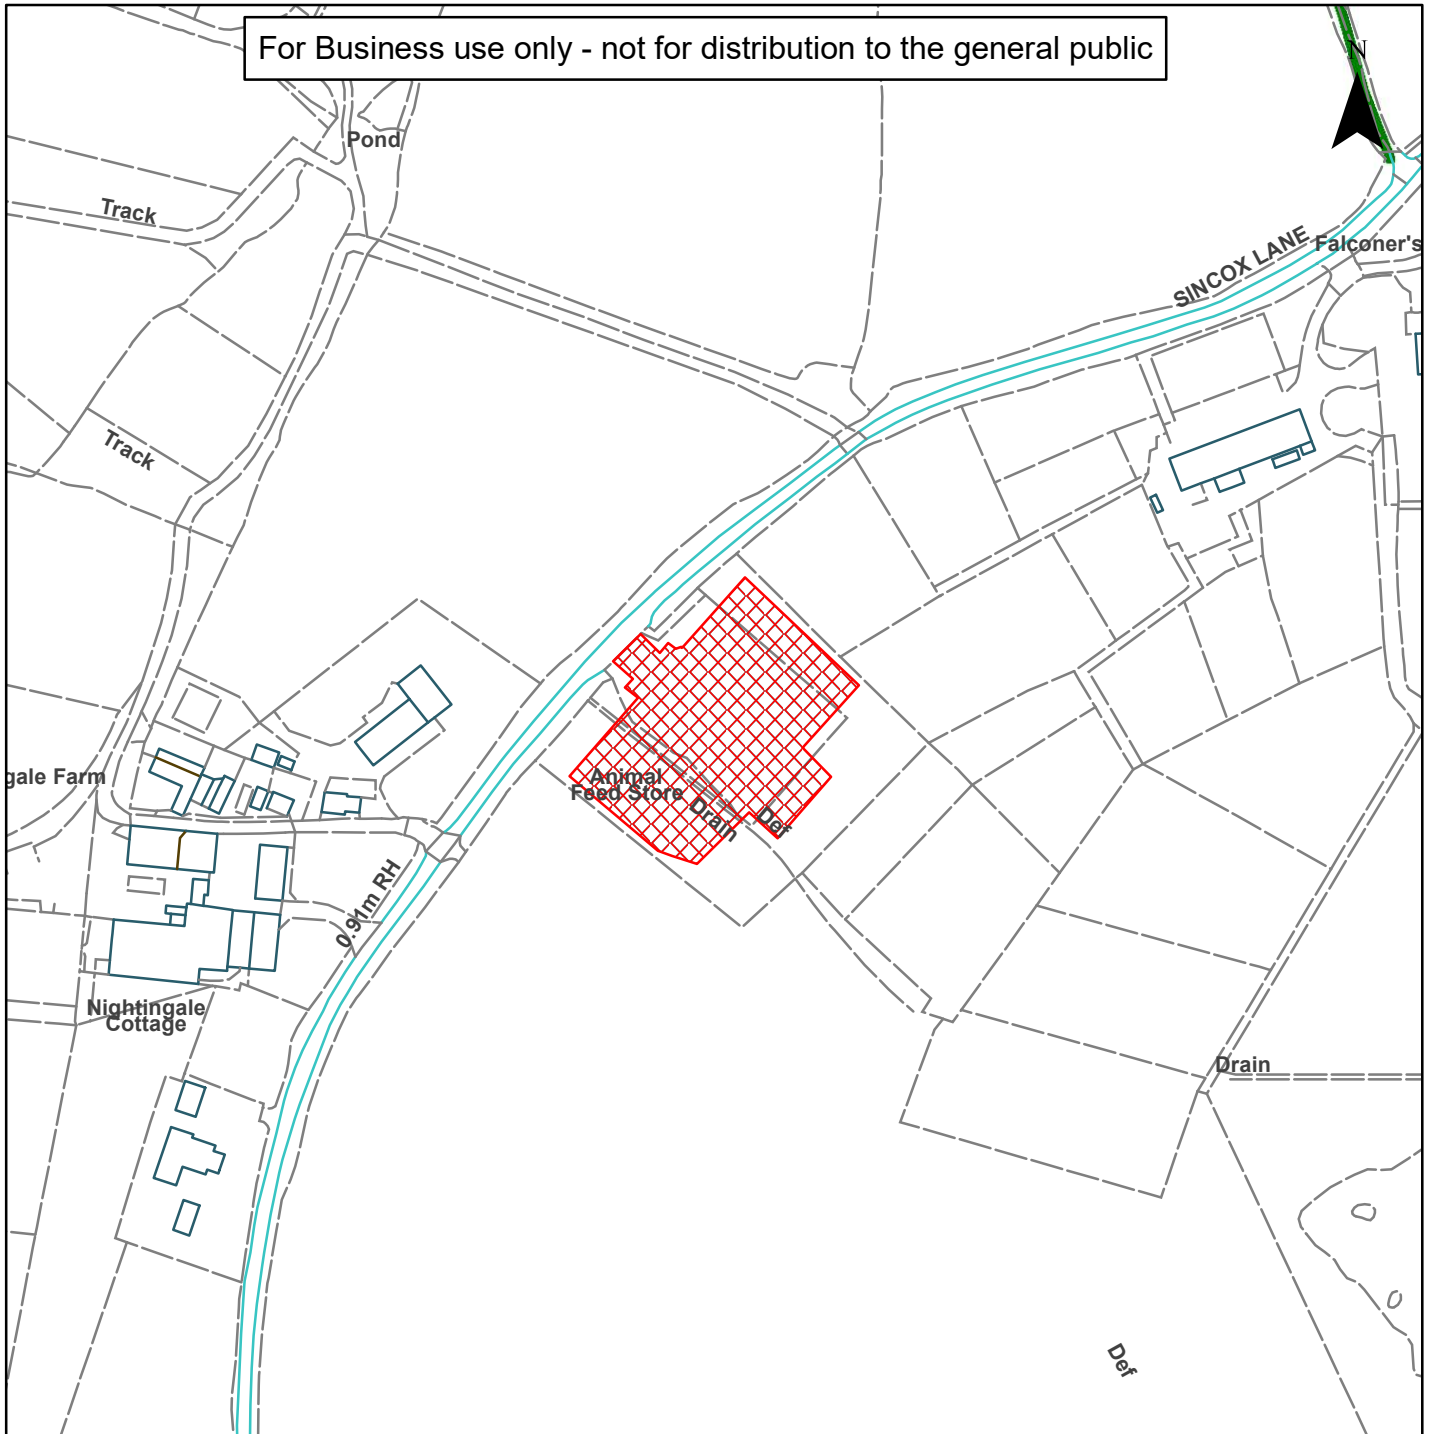

06) DC/23/2278

Horsham District Council

Former Arun Feedmills, Sincox Lane, Shipley, West Sussex

For Business use only - not for distribution to the general public

Scale: 1:2,500

Reproduced by permission of Ordnance Survey map on behalf of HMSO. © Crown copyright and database rights (2019). Ordnance Survey Licence.100023865